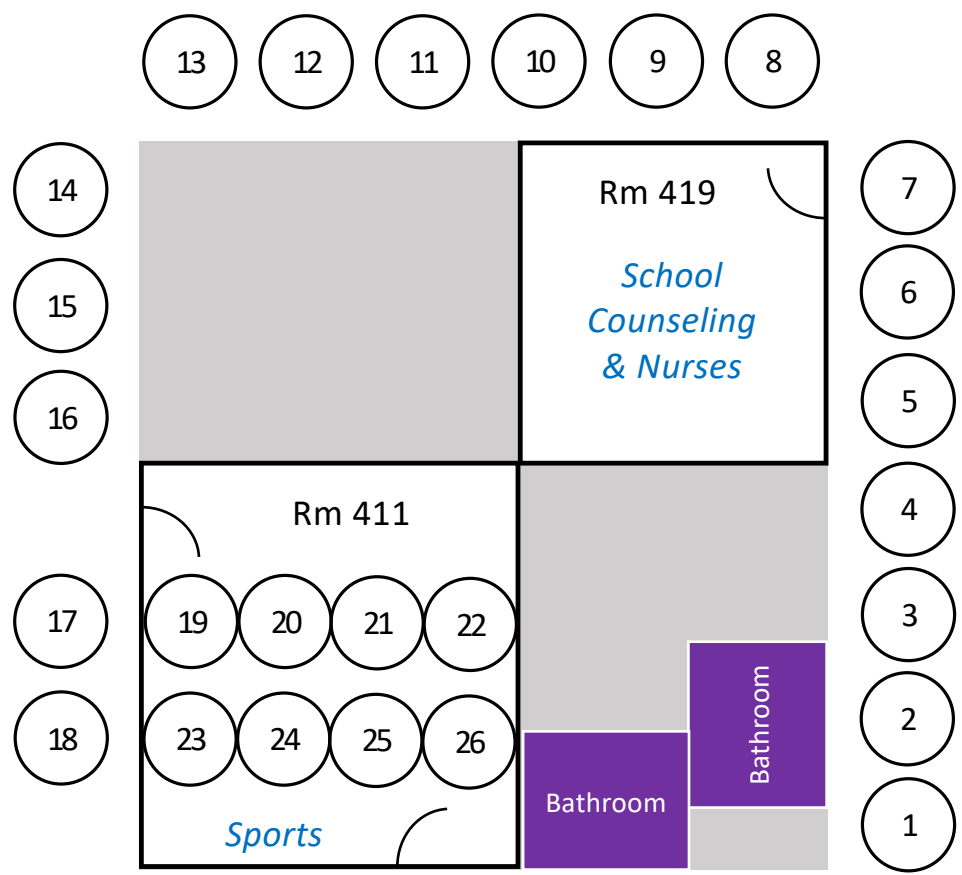

ConVal Library
Learning Commons

The Grateful Bread
School Store (Link) →

ConVal
High School
Main Office

ConVal Regional High School 8th Grade Orientation

Tuesday, May 28, 2019

Group/Table	Location/ Table Number	Advisor Name	Contact
School Counseling	Rm 419	Kim Chandler	kchandler@conval.edu
Nurses	Rm 419	Judi Bernardi Gretchen Shippee	jbernardi@conval.edu gshippee@conval.edu
Co-Curriculars			
Vex Robotics	Table 1	Karen Fabianski Gil Morris	kfabianski@conval.edu morrissg@conval.edu
Math Team	Table 2	Griffen Fletcher	gfletcher@conval.edu
Ocean Bowl	Table 2	Anna Muncy	amuncy@conval.edu
Student Council	Table 3	Eric Bowman	ebowman@conval.edu
Educators Rising	Table 3	Sarah Grossi	sgrossi@conval.edu
Spanish Club	Table 4	Robin Kennedy	rkennedy@conval.edu
German Club	Table 4	Cindi Hodgdon	chodgdon@conval.edu
Interact	Table 5	JoAnn Fletcher Cindy Davis	jfletcher@conval.edu cdavis@conval.edu
GSA	Table 5	Dana Wood	dwood@conval.edu
Art Club	Table 6	Ben Putnam	bputnam@conval.edu
Yearbook	Table 6	Karrie Mitschmyer	kmitschmyer@conval.edu
Cornucopia Project	Table 9	Hannah Bissex	hannah @cornucopiaproject.org
Instrumental	Table 10	Jim Wickham	jwickham@conval.edu
Choral	Table 10	Krystal Morin	kmorin@conval.edu
International Thespian Society (Theatre Arts Club)	Table 11	Elizabeth Moore	emoore@conval.edu